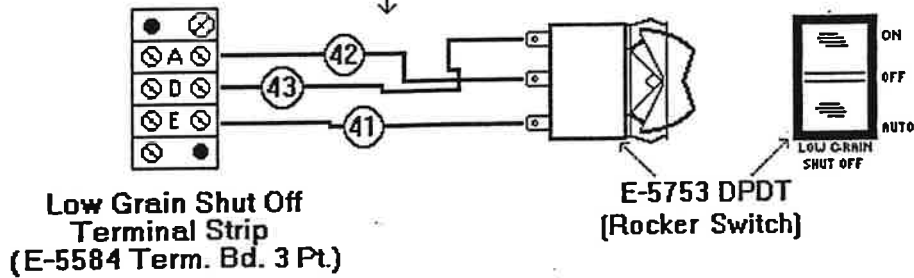

SHIVERS

GRAIN LEVEL INDICATOR
LOW GRAIN SHUT OFF
PARTS MANUAL

**Grain Level Indicator
261A-001A**

P-7147
Decal, 1 Thru 8

* E-5078 Mercury Switch is located
on the 261-040A Switch Arm Assy.

::: Inside of Box Flattened for Easy Part Identification :::

**Low Grain Shutoff
590A-001A**

This Terminal Bd. and Rocker Switch Loom are Included with the LGSO, but they install in the Compact Control Center in the locations provided.

* E-5078 Mercury Switch is located on the 261-040A Switch Arm Assy.
E-5079 Mtg. Clip, (Merc. Switch)

:::: Inside of Box Flattened for Easy Part Identification ::::