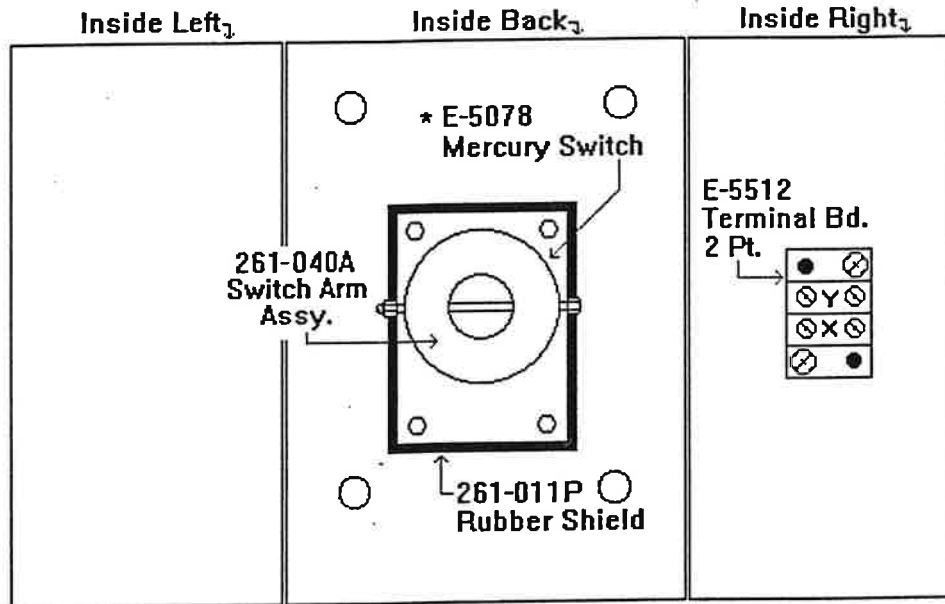

SHIVERS

GRAIN LEVEL INDICATOR
LOW GRAIN SHUT OFF
PARTS MANUAL

**Grain Level Indicator
261A-001A**

P-7147
Decal, 1 Thru 8

* E-5078 Mercury Switch is located
on the 261-040A Switch Arm Assy.

::: Inside of Box Flattened for Easy Part Identification :::

**Low Grain Shutoff
590A-001A**

This Terminal Bd. and Rocker Switch Loom are Included with the LGSO, but they install in the Compact Control Center in the locations provided.

* E-5078 Mercury Switch is located on the 261-040A Switch Arm Assy.
E-5079 Mtg. Clip, (Merc. Switch)

:::: Inside of Box Flattened for Easy Part Identification ::::