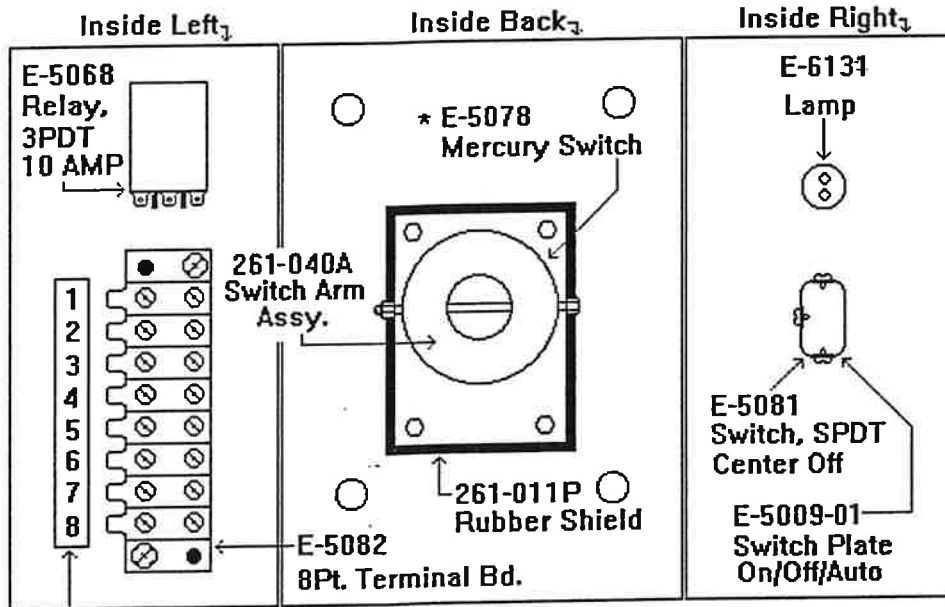

SHIVERS

GRAIN LEVEL INDICATOR
LOW GRAIN SHUT OFF
PARTS MANUAL

**Grain Level Indicator
261A-001A**

P-7147
Decal, 1 Thru 8

* E-5078 Mercury Switch is located
on the 261-040A Switch Arm Assy.

::: Inside of Box Flattened for Easy Part Identification :::

**Low Grain Shutoff
590A-001A**

This Terminal Bd. and Rocker Switch Loom are Included with the LGSO, but they install in the Compact Control Center in the locations provided.

* E-5078 Mercury Switch is located on the 261-040A Switch Arm Assy.
E-5079 Mtg. Clip, (Merc. Switch)

:::: Inside of Box Flattened for Easy Part Identification ::::