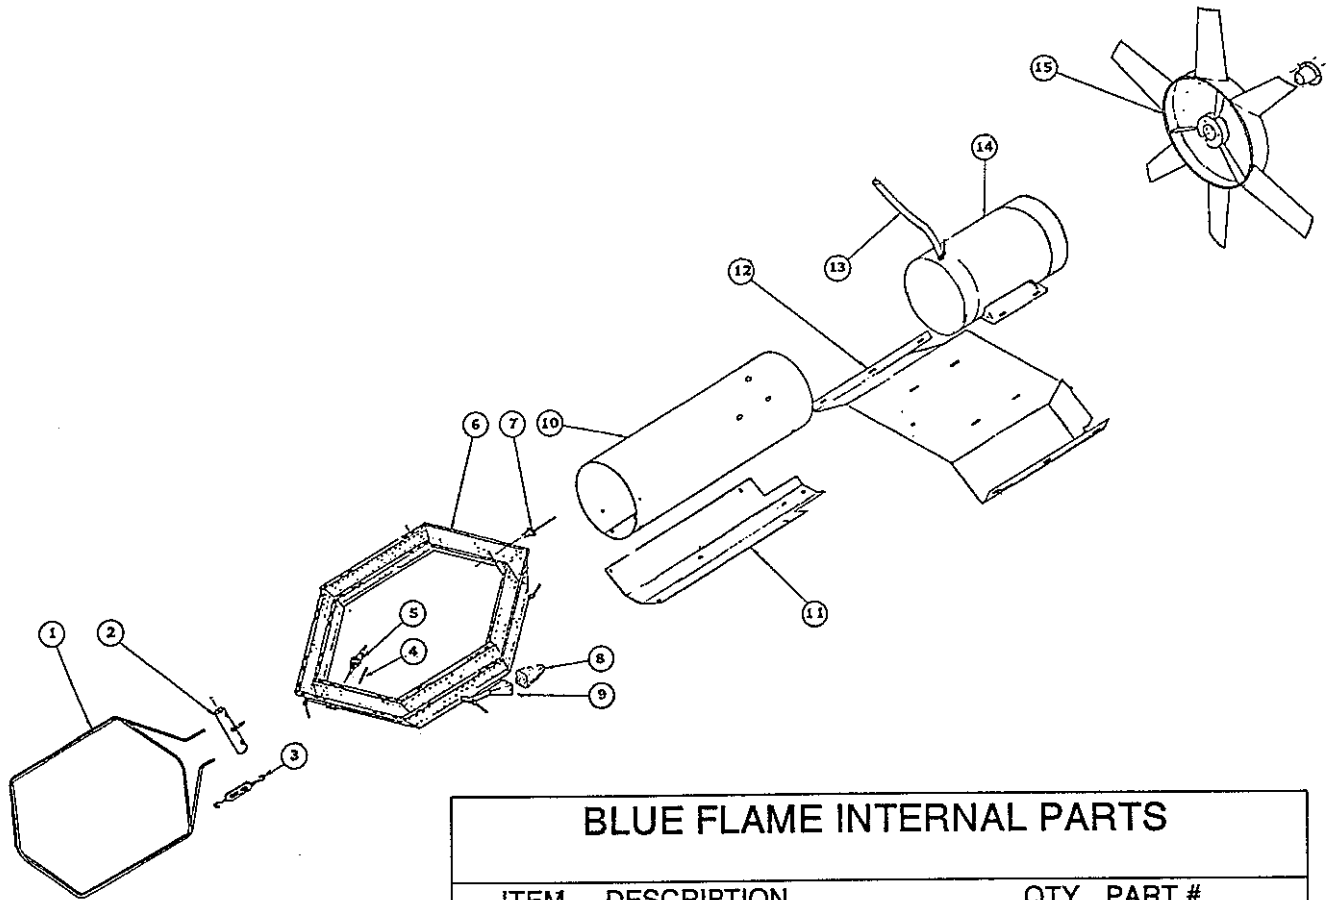

SHIVVERS

CORYDON, IOWA

BLUE FLAME DRYER

REPLACEMENT PARTS LISTING

P-10650
1/31/91

BLUE FLAME INTERNAL PARTS

Inlet Venturi Assembly
69-463A
(Screen only - H-1433)

BLUE FLAME INTERNAL PARTS			
ITEM	DESCRIPTION	QTY	PART #
1	Vaporizer (LP Only)	1	69-018P
2	Swivel Weldment (LP Only)	1	69-015W
3	Turnbuckle	1	69-019P
4	Ignition Rod	1	69-111P
5	Ignition Plug	1	E-5238
	(Plug Wire Assembly)	1	69-220A
6	Burner Ring Assembly		
	LP or Propane Vapor	1	108A-037A
	Natural Gas	1	108B-037A
7	Flame Sensor Switch Kit	1	423-055-001A
	(Flame Switch only)		E-5290
	(Ceramic Cap)		E-5291
	(Sensor Wire Assembly)	1	69-157A
8	Screen	1	69-095P
9	Set Screw	2	F-1007-13
10	Baldor Cylinder Weldment	1	69A-304W
11	Support Channel	1	69-137P
12	Motor Mount	1	69-059P
13	Flexible Conduit	1	69A-063P
14	Motor		
	Single Phase	1	M-5241
	Three Phase	1	M-5242
15	Fan Blade Assembly (w/Hub)	1	69-475A

BLUE FLAME DRYER CONTROL BOX

SINGLE Phase, 108A-014A

THREE Phase, 108B-014A

ITEM	DESCRIPTION	QTY	PART #
1	Delay Timer, 30 second	2	E-5268
2	1/4 Amp Fuse	1	E-5264
3	Fuse Holder	3	E-5271
4	Capacitor	2	E-5273
5	Purge Relay	1	E-5068
6	Burner Hi-Limit (220 F.)	1	E-5133
7	No-Flame Lockout Relay	1	E-5312
8	Terminal Strip	1	E-5371
9	Voltage Dropping Resistor	1	E-5269
10	Hi-Heat Indicator Light	1	E-5272
11	Burner Switch	1	E-5288
12	Fan OFF Switch	1	E-5100
13	Fan ON Switch	1	E-5287
14	Motor RUN Capacitor		N/A
15	Motor START Capacitor		N/A
16	5 Amp Fuse	1	E-5267
17	Thermal Unit (Htr. strip)		
	Single Phase	1	E-5243
	Three Phase	3	E-5024-09
18	Overload Relay		
	Single Phase	1	E-5130
	Three Phase	1	E-5384
19	Micro Switch		
	Long Arm ('75-79)	1	E-5296
	Short Arm ('79-)	1	E-5357
20	Magnetic Contactor		
	Single Phase	1	E-5355
	Three Phase	1	E-5356
21	Ignition Transformer	1	E-5490