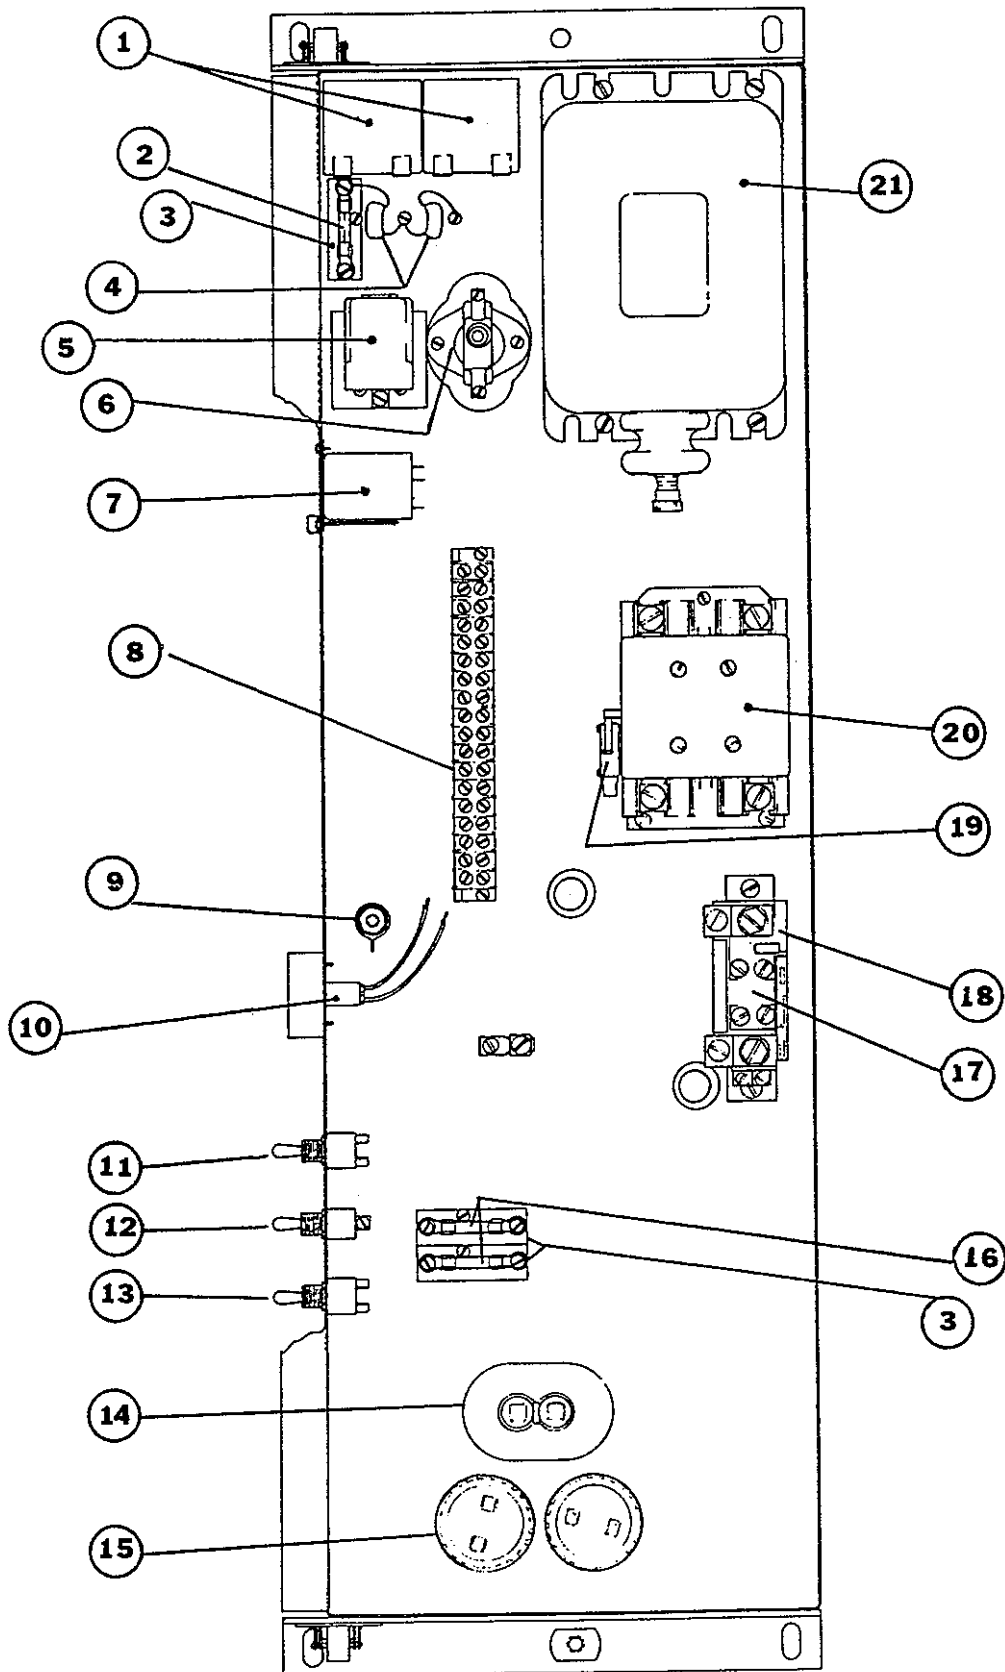

BLUE FLAME DRYER CONTROL BOX

SINGLE Phase, 108A-014A

THREE Phase, 108B-014A

ITEM	DESCRIPTION	QTY	PART #
1	Delay Timer, 30 second	2	E-5268
2	1/4 Amp Fuse	1	E-5264
3	Fuse Holder	3	E-5271
4	Capacitor	2	E-5273
5	Purge Relay	1	E-5068
6	Burner Hi-Limit (220 F.)	1	E-5133
7	No-Flame Lockout Relay	1	E-5312
8	Terminal Strip	1	E-5371
9	Voltage Dropping Resistor	1	E-5269
10	Hi-Heat Indicator Light	1	E-5272
11	Burner Switch	1	E-5288
12	Fan OFF Switch	1	E-5100
13	Fan ON Switch	1	E-5287
14	Motor RUN Capacitor		N/A
15	Motor START Capacitor		N/A
16	5 Amp Fuse	1	E-5267
17	Thermal Unit (Htr. strip)		
	Single Phase	1	E-5243
	Three Phase	3	E-5024-09
18	Overload Relay		
	Single Phase	1	E-5130
	Three Phase	1	E-5384
19	Micro Switch		
	Long Arm ('75-79)	1	E-5296
	Short Arm ('79-)	1	E-5357
20	Magnetic Contactor		
	Single Phase	1	E-5355
	Three Phase	1	E-5356
21	Ignition Transformer	1	E-5490

BLUE FLAME DRYER CONTROL BOX

SINGLE Phase, 108A-014A

THREE Phase, 108B-014A