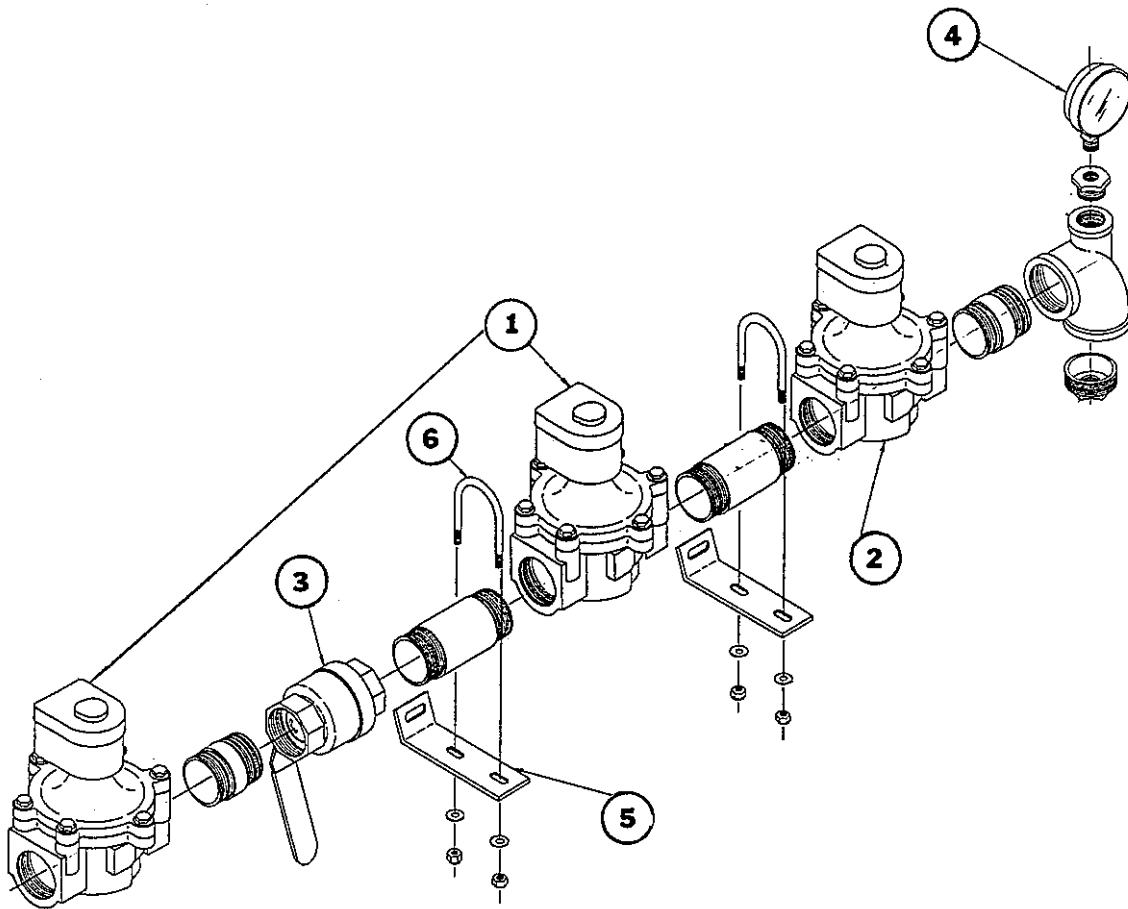

BLUE FLAME DRYER CONTROL BOX

SINGLE Phase, 108A-014A

THREE Phase, 108B-014A

ITEM	DESCRIPTION	QTY	PART #
1	Delay Timer, 30 second	2	E-5268
2	1/4 Amp Fuse	1	E-5264
3	Fuse Holder	3	E-5271
4	Capacitor	2	E-5273
5	Purge Relay	1	E-5068
6	Burner Hi-Limit (220 F.)	1	E-5133
7	No-Flame Lockout Relay	1	E-5312
8	Terminal Strip	1	E-5371
9	Voltage Dropping Resistor	1	E-5269
10	Hi-Heat Indicator Light	1	E-5272
11	Burner Switch	1	E-5288
12	Fan OFF Switch	1	E-5100
13	Fan ON Switch	1	E-5287
14	Motor RUN Capacitor		N/A
15	Motor START Capacitor		N/A
16	5 Amp Fuse	1	E-5267
17	Thermal Unit (Htr. strip)		
	Single Phase	1	E-5243
	Three Phase	3	E-5024-09
18	Overload Relay		
	Single Phase	1	E-5130
	Three Phase	1	E-5384
19	Micro Switch		
	Long Arm ('75-79)	1	E-5296
	Short Arm ('79-)	1	E-5357
20	Magnetic Contactor		
	Single Phase	1	E-5355
	Three Phase	1	E-5356
21	Ignition Transformer	1	E-5490

BLUE FLAME DRYER CONTROL BOX

SINGLE Phase, 108A-014A

THREE Phase, 108B-014A

BLUE FLAME PIPE TRAINS (LP)

BLUE FLAME PIPE TRAINS (LP)

UPPER - 108C-009A

LOWER - 108-029A

ITEM	DESCRIPTION	QTY	PART #
1	Hose (3/8" ID)	1	H-1304
2	Vaporizer Hi-Limit	1	E-5227
3	Regulator	1	H-1209
4	Low Heat Solenoid	1	E-5603
5	Hi Heat Solenoid (Drilled) (If not drilled - E-5603)	1	108-056P
6	Pressure Gauge	1	H-1216
7	Hose (1/4" ID)	1	H-1306
8	Liquid Solenoid	1	E-5602
9	Strainer	1	H-1203

BLUE FLAME PIPE TRAIN (NG)

BLUE FLAME PIPE TRAIN (NG) 109-004A			
ITEM	DESCRIPTION	QTY	PART #
1	Low Heat Solenoid	2	E-5240
2	High Heat Solenoid (Drilled)	1	109-005P
3	Ball Valve (1-1/2 NPT)	1	H-1198
4	Pressure Gauge (0-10 PSI)	1	H-1394
5	Bracket	2	69-232P
6	Clamp, Muffler	2	H-1395