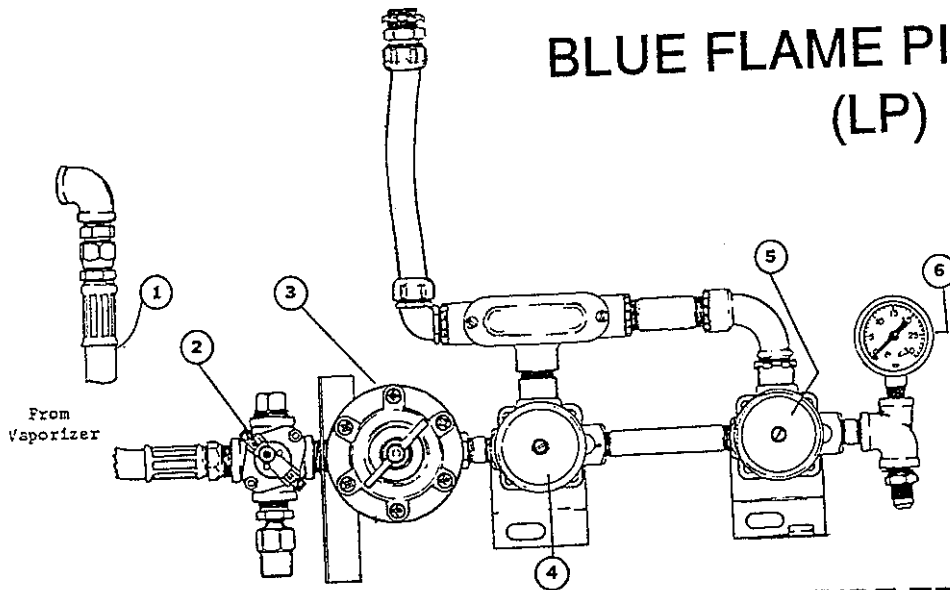

BLUE FLAME PIPE TRAINS (LP)

BLUE FLAME PIPE TRAINS (LP)

UPPER - 108C-009A

LOWER - 108-029A

ITEM	DESCRIPTION	QTY	PART #
1	Hose (3/8" ID)	1	H-1304
2	Vaporizer Hi-Limit	1	E-5227
3	Regulator	1	H-1209
4	Low Heat Solenoid	1	E-5603
5	Hi Heat Solenoid (Drilled) (If not drilled - E-5603)	1	108-056P
6	Pressure Gauge	1	H-1216
7	Hose (1/4" ID)	1	H-1306
8	Liquid Solenoid	1	E-5602
9	Strainer	1	H-1203