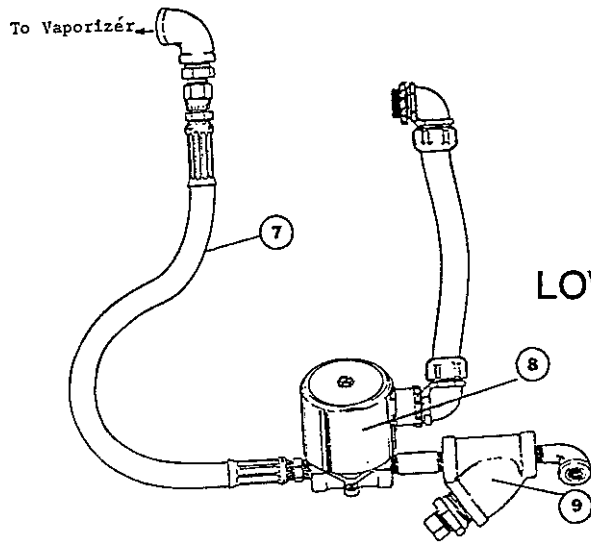

BLUE FLAME PIPE TRAINS (LP)

BLUE FLAME PIPE TRAINS (LP)

UPPER - 108C-009A

LOWER - 108-029A

ITEM	DESCRIPTION	QTY	PART #
1	Hose (3/8" ID)	1	H-1304
2	Vaporizer Hi-Limit	1	E-5227
3	Regulator	1	H-1209
4	Low Heat Solenoid	1	E-5603
5	Hi Heat Solenoid (Drilled) (If not drilled - E-5603)	1	108-056P
6	Pressure Gauge	1	H-1216
7	Hose (1/4" ID)	1	H-1306
8	Liquid Solenoid	1	E-5602
9	Strainer	1	H-1203