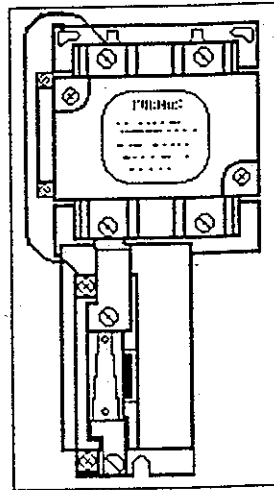

E-5753 DPDT
Rocker Switch

E-5536
Terminal Board, 5 pt.

Primary Additional Equipment Panel
1 Phase, 7.5 - 10 HP

PAEP1P10

598B-001A

E-5611
Magnetic Starter
2 Pole, 60A

E-5008-01
Ground Lug

423-246-001A
Solid State Timer

AUX. EQUIP.
TIMER

E-5753 DPDT
Rocker Switch

E-5536
Terminal Board, 5 pt.

Primary Additional Equipment Panel
3 Phase, 3 - 10 HP

PAEP3P10

598C-001A

E-5612
Magnetic Starter
3 Pole, 40A

E-5008-01
Ground Lug