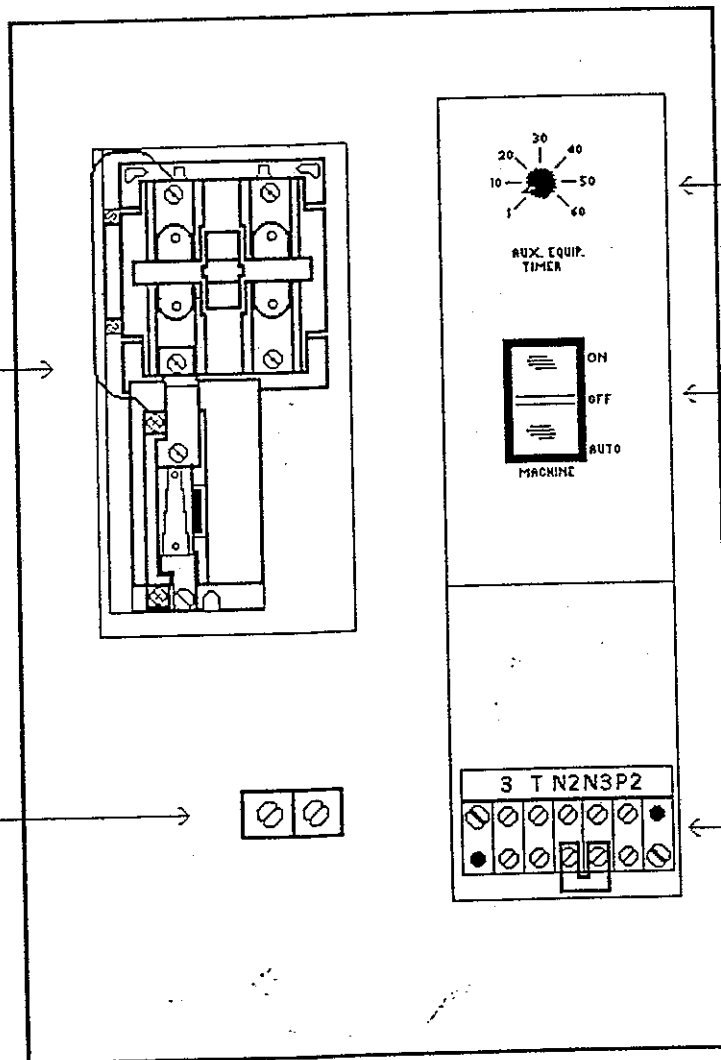

SHIVERS

PRIMARY ADDITIONAL EQUIPMENT PANEL PARTS MANUAL

Primary Additional Equipment Panel
1 Phase, 3-5 HP

PAEP1P5

598A-001A

E-5610
Magnetic Starter
2 Pole, 30A

E-5008-01
Ground Lug

423-246-001A
Solid State Timer

E-5753 DPDT
Rocker Switch

E-5536
Terminal Board, 5 pt.

Primary Additional Equipment Panel
1 Phase, 7.5 - 10 HP

PAEP1P10

598B-001A

E-5611
Magnetic Starter
2 Pole, 60A

E-5008-01
Ground Lug

423-246-001A
Solid State Timer

423-246-001A
Solid State Timer

E-5753 DPDT
Rocker Switch

E-5536
Terminal Board, 5 pt.