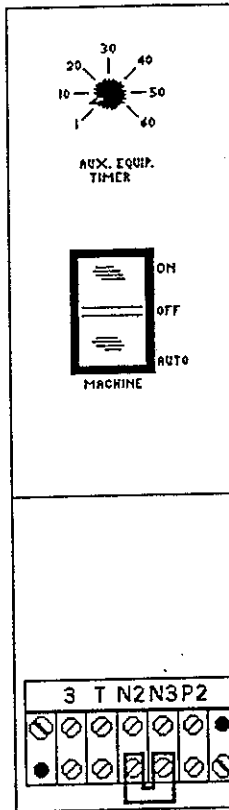

E-5753 DPDT
Rocker Switch

E-5536
Terminal Board, 5 pt.

Primary Additional Equipment Panel
1 Phase, 7.5 - 10 HP

PAEP1P10

598B-001A

E-5611
Magnetic Starter
2 Pole, 60A

E-5008-01
Ground Lug

423-246-001A
Solid State Timer

AUX. EQUIP.
TIMER

E-5753 DPDT
Rocker Switch

E-5536
Terminal Board, 5 pt.

Primary Additional Equipment Panel
3 Phase, 3 - 10 HP

PAEP3P10

598C-001A

E-5612
Magnetic Starter
3 Pole, 40A

E-5008-01
Ground Lug

423-246-001A
Solid State Timer

E-5753 DPDT
Rocker Switch

E-5536
Terminal Board, 5 pt.