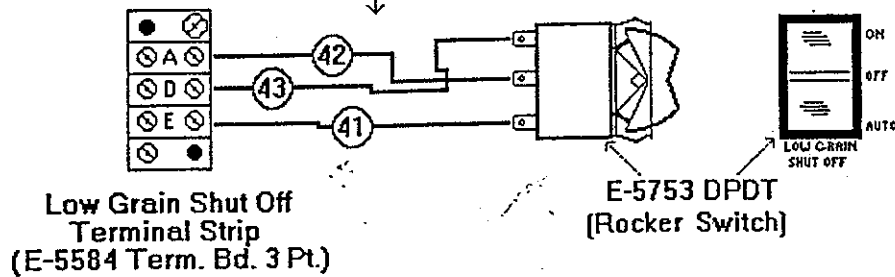

SHIVERS

GRAIN LEVEL INDICATOR
LOW GRAIN SHUT OFF
PARTS MANUAL

P-11041

**Grain Level Indicator
261A-001A**

P-7147
Decal, 1 Thru 8

* E-5078 Mercury Switch is located
on the 261-040A Switch Arm Assy.

::: Inside of Box Flattened for Easy Part Identification :::

Low Grain Shutoff
590A-001A

This Terminal Bd. and Rocker Switch Loom are Included with the LGSO, but they install in the Compact Control Center in the locations provided.

* E-5078 Mercury Switch is located on the 261-040A Switch Arm Assy.
E-5079 Mtg. Clip, (Merc. Switch)

⋮ Inside of Box Flattened for Easy Part Identification ⋮