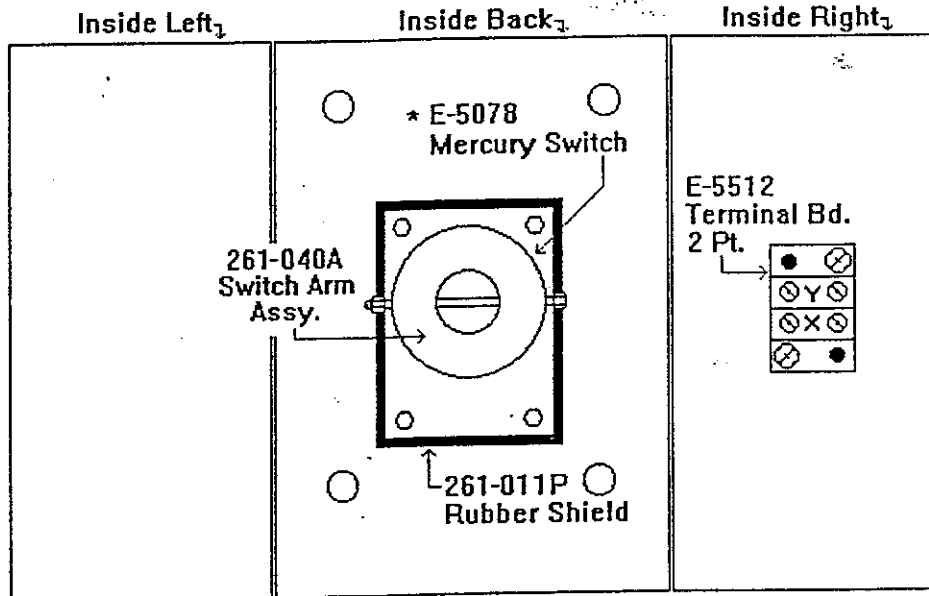

SHIVERS

GRAIN LEVEL INDICATOR
LOW GRAIN SHUT OFF
PARTS MANUAL

P-11041

**Grain Level Indicator
261A-001A**

P-7147
Decal, 1 Thru 8

* E-5078 Mercury Switch is located
on the 261-040A Switch Arm Assy.

::: Inside of Box Flattened for Easy Part Identification :::

Low Grain Shutoff
590A-001A

This Terminal Bd. and Rocker Switch Loom are Included with the LGSO, but they install in the Compact Control Center in the locations provided.

* E-5078 Mercury Switch is located on the 261-040A Switch Arm Assy.
E-5079 Mtg. Clip, (Merc. Switch)

⋮ Inside of Box Flattened for Easy Part Identification ⋮