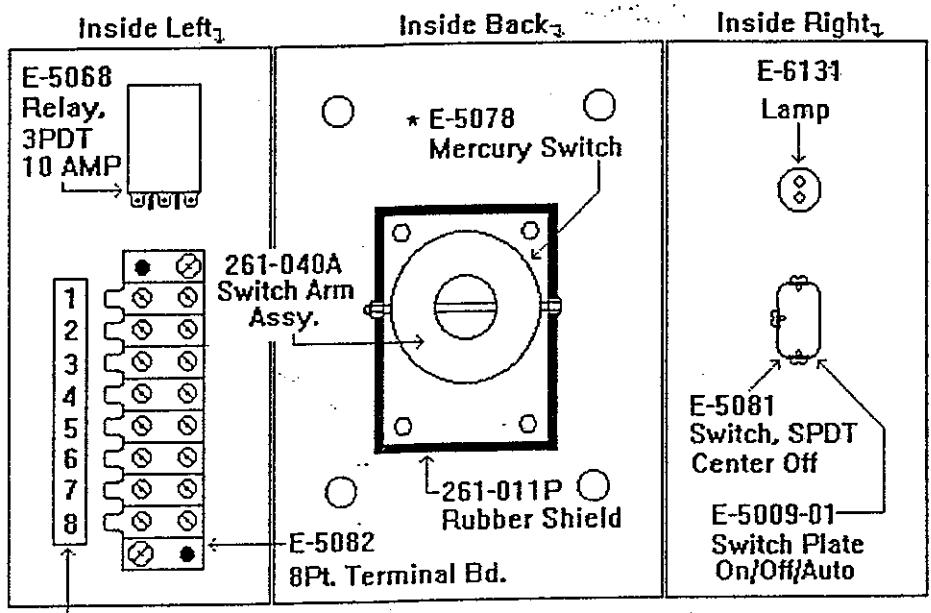

SHIVERS

GRAIN LEVEL INDICATOR
LOW GRAIN SHUT OFF
PARTS MANUAL

P-11041

**Grain Level Indicator
261A-001A**

P-7147
Decal, 1 Thru 8

* E-5078 Mercury Switch is located
on the 261-040A Switch Arm Assy.

::: Inside of Box Flattened for Easy Part Identification :::

Low Grain Shutoff
590A-001A

This Terminal Bd. and Rocker Switch Loom are Included with the LGSO, but they install in the Compact Control Center in the locations provided.

* E-5078 Mercury Switch is located on the 261-040A Switch Arm Assy.
E-5079 Mtg. Clip, (Merc. Switch)

⋮ Inside of Box Flattened for Easy Part Identification ⋮