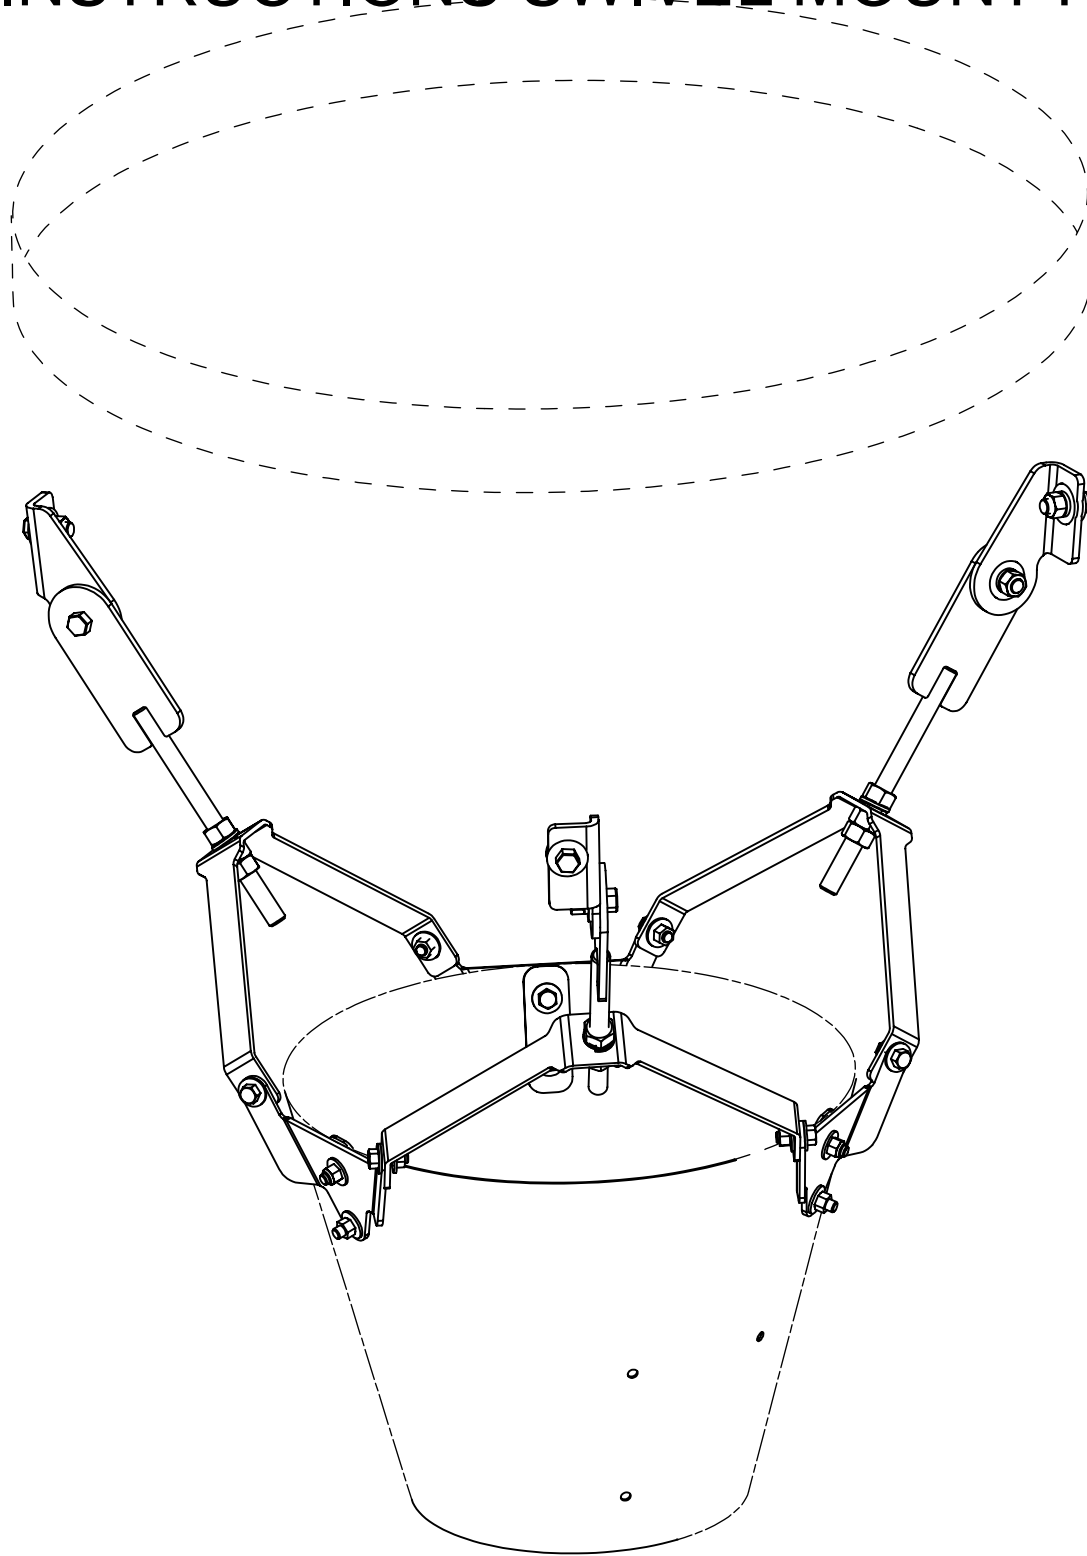

# 653-241A INSTRUCTIONS SWIVEL MOUNT KIT

SHIVERS MANUFACTURING, INC  
CORYDON, IOWA, USA  
641-872-1005  
[www.shivers.com](http://www.shivers.com)

P-12553  
8/7/2014

# GRAIN SPREADER SWIVEL MOUNT ASSEMBLY

Parts List			
ITEM	QTY	PART NUMBER	DESCRIPTION
1	3	653-233P	Swivel Mount Bracket
2	3	653-237P	Swivel Mount Plate
3	3	653-238P	Bracket Arm
4	3	653-236W	Eyebolt Weldment
5	6	F-1464	1/2" Lockwasher
6	36	F-1009-03	3/8" Flat Washer
7	18	F-1239	3/8 Locknut
8	18	F-1307	3/8-16 x 1 1/4" Capscrew
9	6	F-1011-05	Nut, Hex 1/2-13
10	9	F-1011-06	Nut, Hex 5/8-11
11	6	F-1526	1/2-13 x1-1/2" Capscrew
12	3	F-1651	Lock Washer, 5/8 Split
13	12	F-1009-05	1/2" Flat Washer
14	3	653-252P	Reinforcement Strap