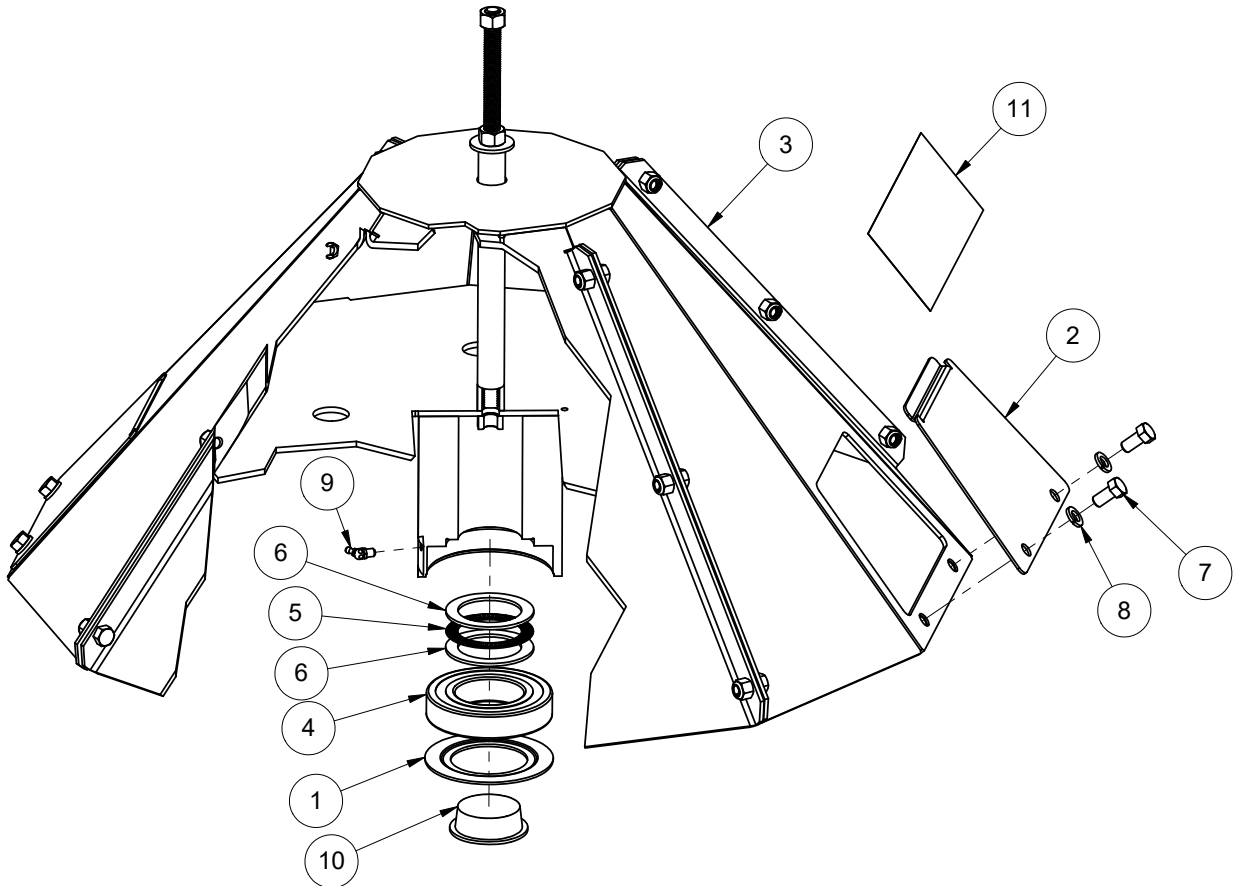

DRI-FLO BONNET PARTS

5E-001A (DF500, DF1000, DF1500)
725A-001A (DF2500)

5E-001A 725A-001A

ITEM	PART NO.	DESCRIPTION	QTY	QTY
1	223-006P	BEARING PROTECTOR (H.D.)	1	1
2	725-008P	ACCESS DOOR, BONNET DF2500	-	4
	5-052P	ACCESS PANEL, HEX BONNET	3	-
3	725-019W	DF2500 HI CAP BONNET WLDT	-	1
	5-036W	BONNET WELDMENT	1	-
4	D-2020-01	BEARING, SINGLE BALL, DOUBLE SHIELDED	1	1
5	D-3170	BEARING, THRUST: 2.75"ODX2.00"IDx.078"T	1	1
6	D-3171	RACE, THRUST BRG: 2.75"ODx2.00"IDx.095"T: TRC-3244	2	2
7	F-1015-23	3.8-16 X .75 HHCS	6	8
8	F-1019-03	LOCKWASHER, HVY, 3/8, YZ	6	8
9	H-1300	FITTING, GREASE, 45D, 1/4-28 SELF TAPPING	1	1
10	H-1336	PLUG, 1.968" DIA	1	1
11	P-8765	DECAL, DF BONNET	1	1